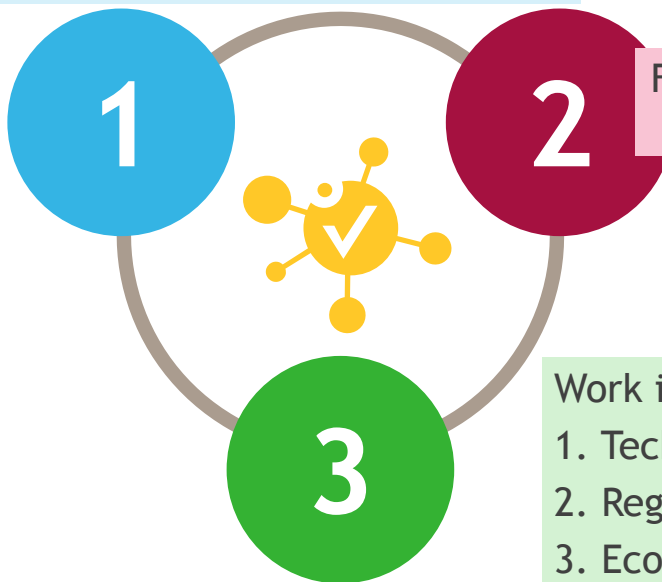

TIMING

SPECTRUM

ROLE OF LTE VS. DEPLOYMENT MODEL

EXAMPLE 1 - DEDICATED SPECTRUM NOW

ROLE OF LTE VS. DEPLOYMENT MODEL

EXAMPLE 2 - DEDICATED SPECTRUM IN A LATER PHASE

CONCLUDING REMARKS

LTE enable new applications for improved operational effectiveness and safety

First LTE systems for PPDR are being deployed in some geographies

Work in progress:

1. Technical (TCCA/CCBG, 3GPP, SALUS...)
2. Regulatory (FM49, WRC-15)
3. Economical

www.alcatel-lucent.com