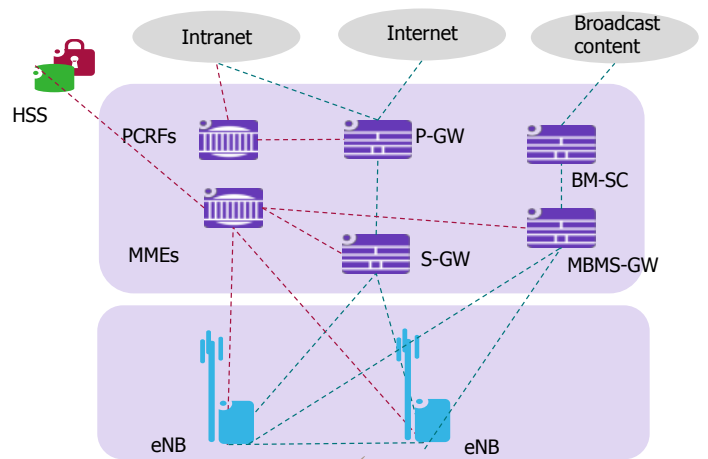

LIVE VIDEO ACCESS (MOBILE AND/OR FIXED)

VIDEO TRANSMISSION AT CELL EDGE (UPLINK)

Video over TETRA
10 kb/s (4 fps, 128x72)

Video over LTE (BW=1.4 MHz)
512 kb/s (25 fps, 630x250)

BENEFITS OF LTE FOR PPDR USERS

KEY 3GPP LTE FEATURES OF RELEVANCE FOR PPDR TODAY

MOST FEATURES FROM FIRST 3GPP LTE RELEASE (R8/R9)

RF Performance

Low Latency

E2E QoS framework

Multicast/Broadcast

Mutual-Authentication

"S1-flex"

Loss-less HO

RAN Sharing

...

BASED ON CURRENT 3GPP SPECIFICATIONS, LTE CAN PROVIDE DATA OVERLAY SERVICES TO DEFENSE TODAY

UE User Equipment
 eNB Base Station
 EPC Evolved Packet Core (MME+S/PGW)
 HSS Home Subscriber Server
 MME Mobility Management Entity
 PCRF Policy and Charging Rules Function
 PGW Packet Data Gateway
 SGW Serving Gateway
 BM – SC Broadcast Multicast Services Center
 MBMS – GW Multimedia Multicast Broadcast Services Gateway