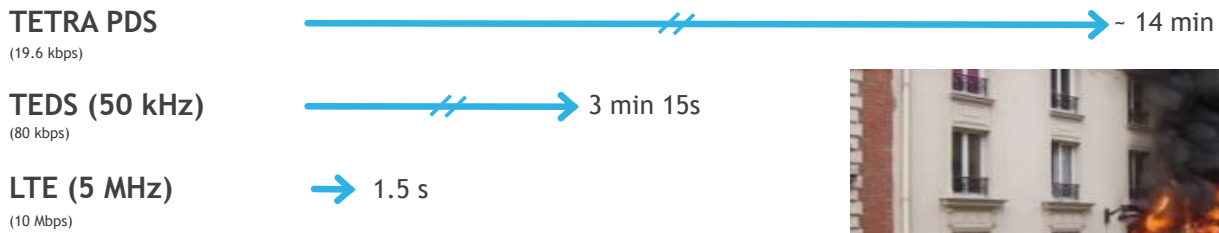

BENEFITS OF LTE TO PPDR USERS

REAL-TIME INFORMATION ACCESS AND SHARING

A PICTURE IS WORTH 1,000 WORDS...

Example: Transmission delay of High Resolution picture (2 MB)

... IF IT ARRIVES ON TIME!