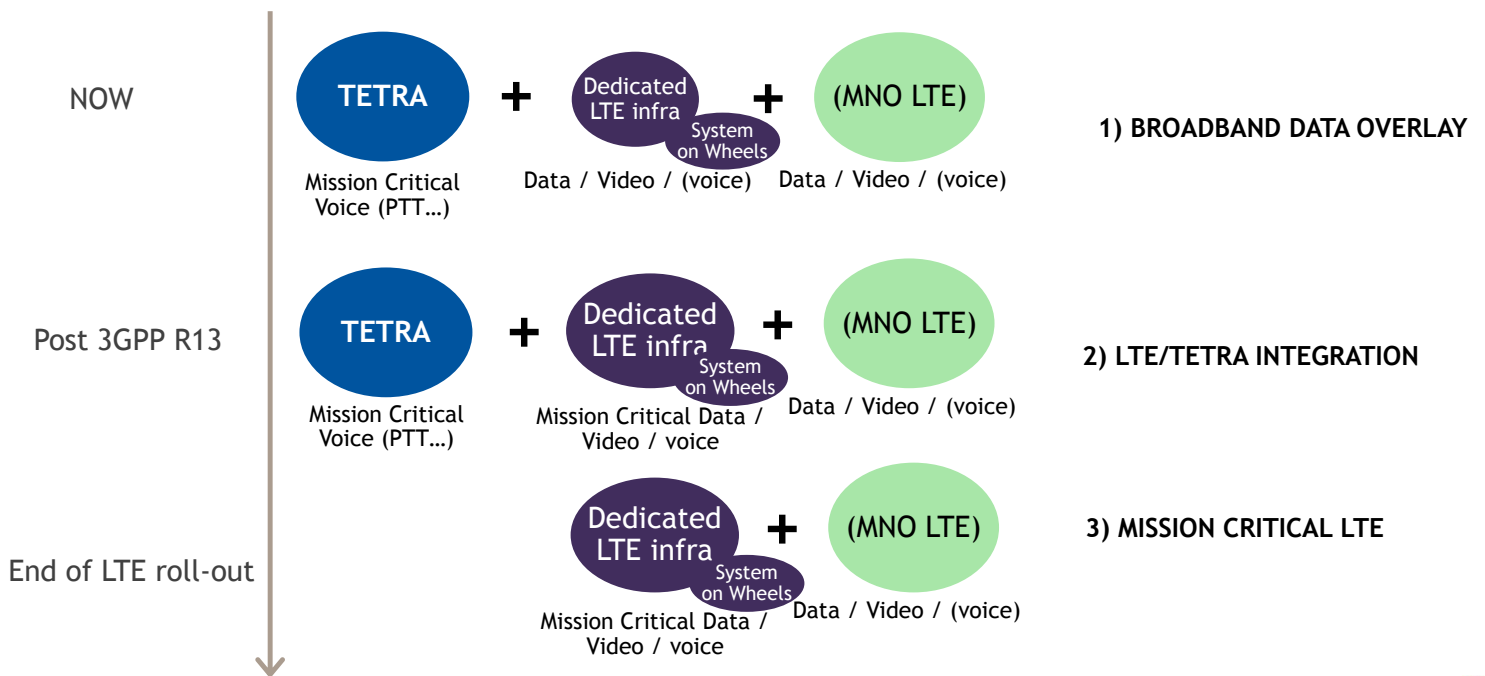

MCPTToLTE (3GPP R13)

BASED ON 3GPP CALENDAR (R12 = Q3 2014 and R13 = Q1 2016)

ROLES OF LTE IN FUTURE PPDR

MATCHING OBJECTIVES AND CONSTRAINTS

OBJECTIVE:
IMPROVED OPERATIONAL EFFECTIVENESS AND SAFETY FOR CITIZENS AND PPDR USERS

COVERAGE, RESILIENCE

- Infrastructure
 - Nationwide / Cities
- Systems on wheels

APPLICATION FAMILIES

- Video
- Data
- Voice (PTT)

DEPLOYMENT MODELS

- Dedicated
- Commercial

CONSTRAINTS

BUDGET

TIMING

SPECTRUM

ROLE OF LTE VS. DEPLOYMENT MODEL

EXAMPLE 1 - DEDICATED SPECTRUM NOW

ROLE OF LTE VS. DEPLOYMENT MODEL

EXAMPLE 2 - DEDICATED SPECTRUM IN A LATER PHASE

CONCLUDING REMARKS

LTE enable new applications for improved operational effectiveness and safety

First LTE systems for PPDR are being deployed in some geographies

Work in progress:

1. Technical (TCCA/CCBG, 3GPP, SALUS...)
2. Regulatory (FM49, WRC-15)
3. Economical

www.alcatel-lucent.com