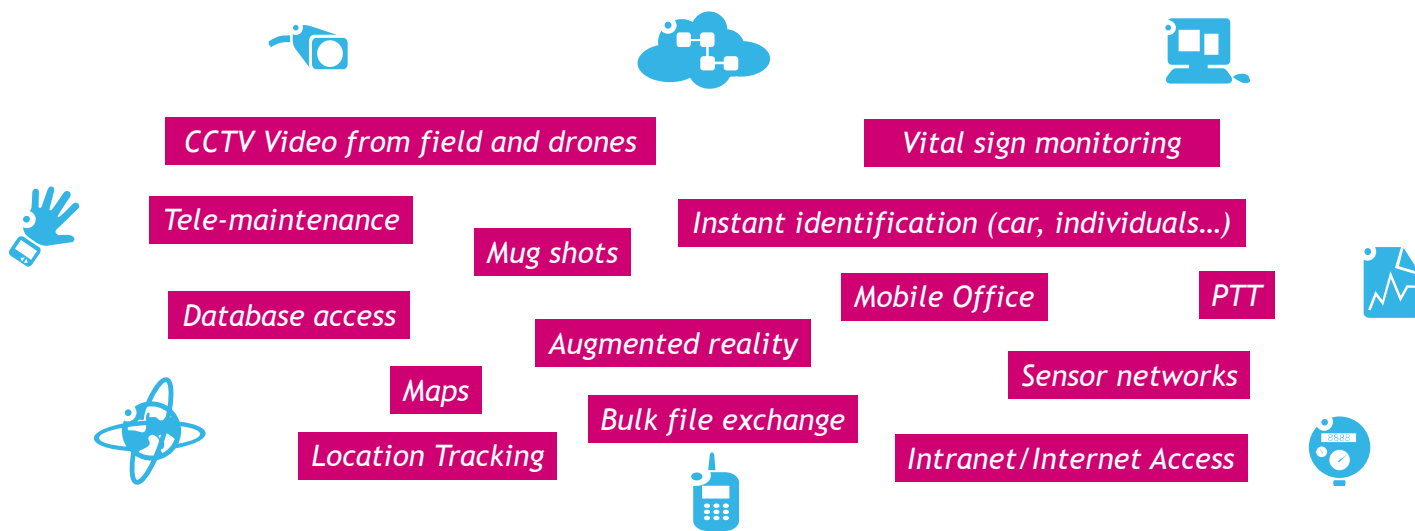

CONTEXT

PPDR USERS ARE FACING INCREASED VOLUMES FROM DAILY OPERATIONS

LAW ENFORCEMENT

INDUSTRIALIZATION

NATURAL DISASTERS

URBANIZATION

Sources: *HEUNI, UNODOC, ** Swiss-Re, *** UNO

- MOBILE BROADBAND IS KEY TO IMPROVING OPERATIONAL EFFECTIVENESS.
- LTE SELECTED BY APCO AND TCCA AS FOLLOWER TECHNOLOGY OF CURRENT SYSTEMS.

BENEFITS OF LTE TO PPDR USERS

ANY MIX OF CRITICAL AND NON CRITICAL REAL-TIME MULTIMEDIA INFORMATION EXCHANGE...

ENHANCED OPERATIONAL EFFECTIVENESS, TIMELY DECISION AND COORDINATION BASED ON REAL-TIME INFORMATION SHARING USING COTS TECHNOLOGY (ECOSYSTEM, ECONOMIES OF SCALE, CONTINUITY WITH COMMERCIAL NETWORKS)