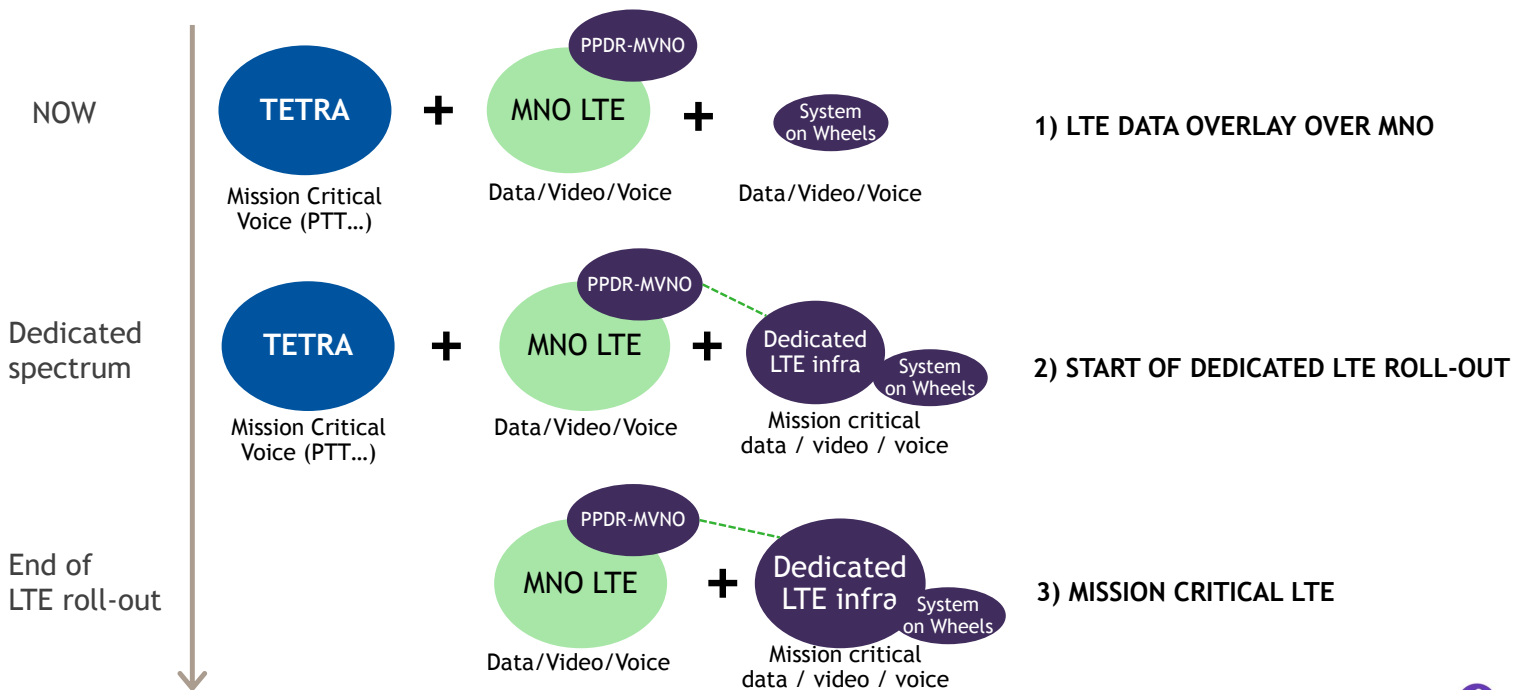

TIMING

SPECTRUM

ROLE OF LTE VS. DEPLOYMENT MODEL

EXAMPLE 1 - DEDICATED SPECTRUM NOW

ROLE OF LTE VS. DEPLOYMENT MODEL

EXAMPLE 2 - DEDICATED SPECTRUM IN A LATER PHASE

CONCLUDING REMARKS

LTE enable new applications for improved operational effectiveness and safety

First LTE systems for PPDR are being deployed in some geographies

Work in progress:

1. Technical (TCCA/CCBG, 3GPP, SALUS...)
2. Regulatory (FM49, WRC-15)
3. Economical

www.alcatel-lucent.com